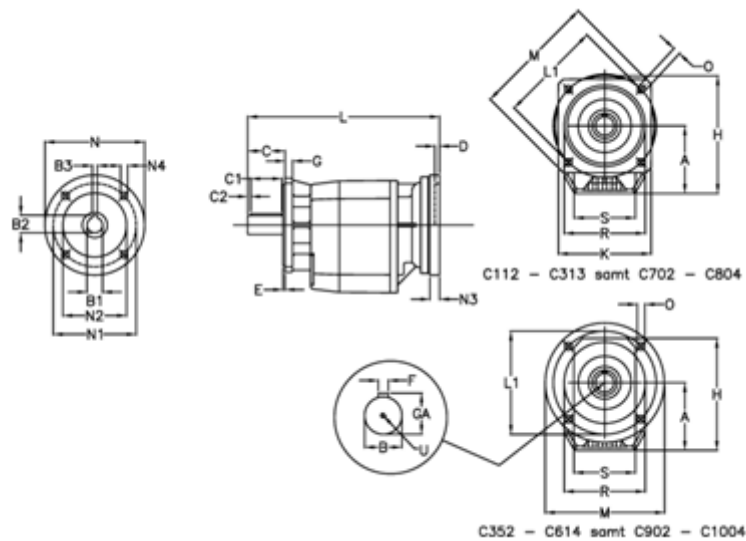

Article number: 40600703472430  
 Description: Helical gearbox  
 C702F-34,7-P80B5

## Measures

A = 208.0	D = 4.0	L1 = 300	R = 262
B = 60	E = 5	M = 350	S = 250
B1 = 19	F = 18	N = 200	U = M20x42
B2 = 21.8	G = 17	N1 = 165	
B3 = 6	GA = 64.0	N2 = 130	
C = 120	H = 358.0	N3 = 0	
C1 = 90	K = 300	N4 = M10x12	
C2 = 15	L = 473.0	O = 18.0	